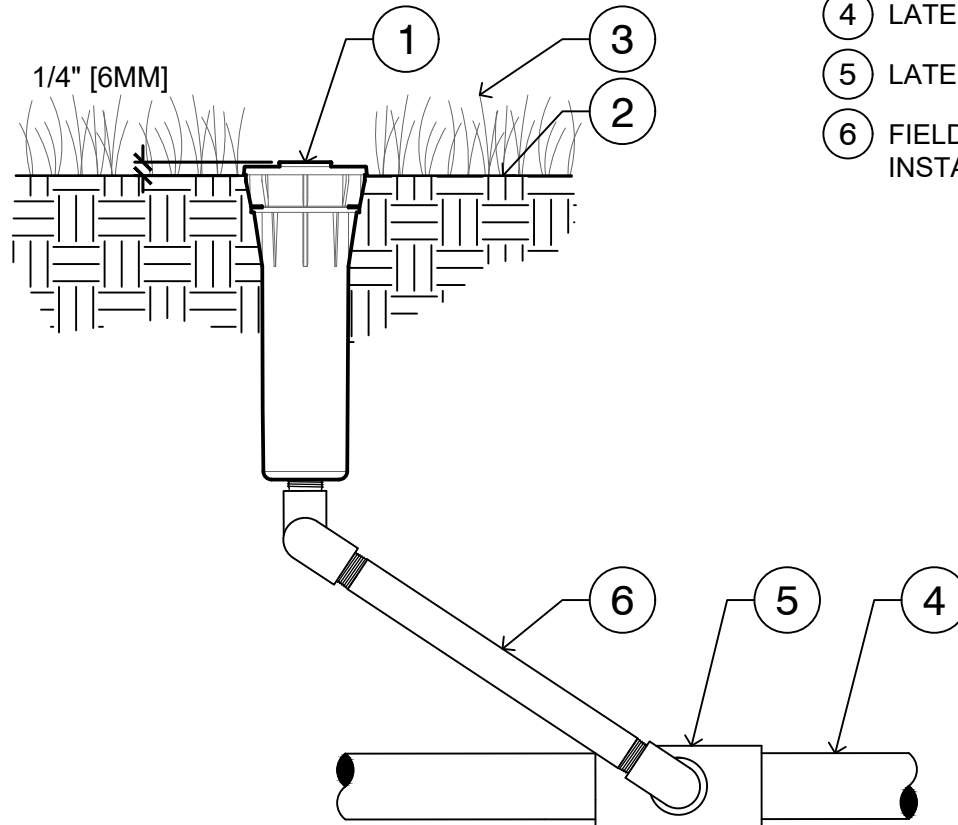

LEGEND

- ① HUNTER POP-UP BODY
PROS-03: NOZZLE AND CAP PER
PLAN
- ② FINISHED GRADE
- ③ ADJACENT LANDSCAPE
- ④ LATERAL PIPE PER PLAN
- ⑤ LATERAL FITTING PER PLAN
- ⑥ FIELD BUILT SWING ARM (PER
INSTALLING CONTRACTOR)

**POP-UP BODY (PROS-03)
WITH FIELD BUILT SWING ARM**

00

N.T.S.